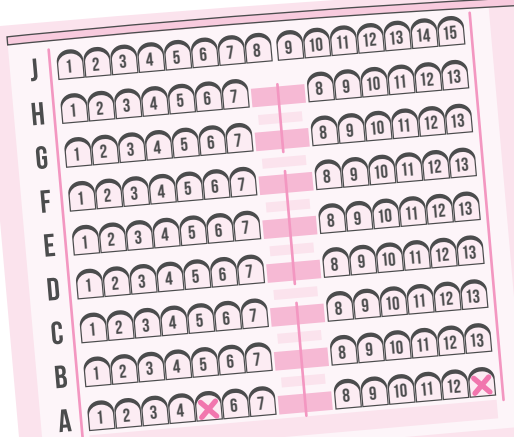

# INDEPENDENCE PARK THEATRE

## SEATING CHART

BALCONY RIGHT SEATS 117

BALCONY CENTER SEATS 110

BALCONY LEFT SEATS 109

ORCHESTRA RIGHT SEATS 149

ORCHESTRA CENTER SEATS 150

ORCHESTRA LEFT SEATS 151

**TOTAL BALCONY SEATS 335**

**TOTAL ORCHESTRA SEATS 450**

**TOTAL SEATING 785**

STAGE