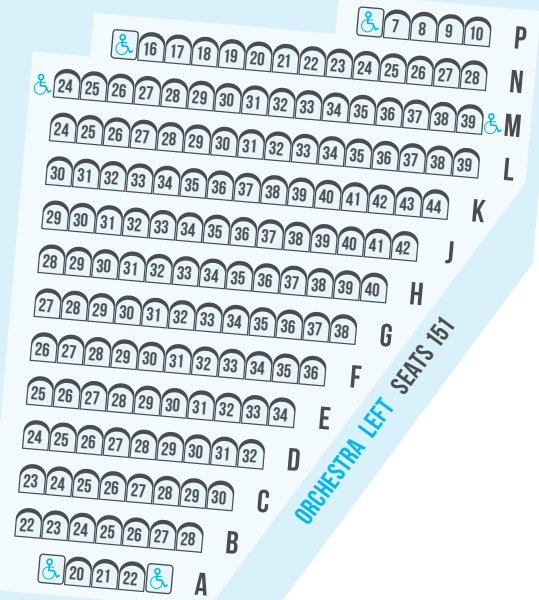

## SEATING CHART

BALCONY RIGHT SEATS 117

BALCONY CENTER SEATS 110

BALCONY LEFT SEATS 109

ORCHESTRA RIGHT SEATS 149

ORCHESTRA CENTER SEATS 150

ORCHESTRA LEFT SEATS 151

**TOTAL BALCONY SEATS 335**

**TOTAL ORCHESTRA SEATS 450**

**TOTAL SEATING 785**

STAGE