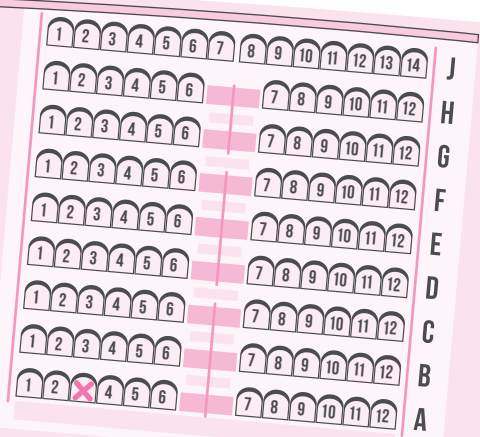

# INDEPENDENCE PARK THEATRE

## SEATING CHART

BALCONY RIGHT SEATS 117

BALCONY CENTER SEATS 110

BALCONY LEFT SEATS 109

ORCHESTRA RIGHT SEATS 149

ORCHESTRA CENTER SEATS 150

ORCHESTRA LEFT SEATS 151

**TOTAL BALCONY SEATS 335**

**TOTAL ORCHESTRA SEATS 450**

**TOTAL SEATING 785**

STAGE