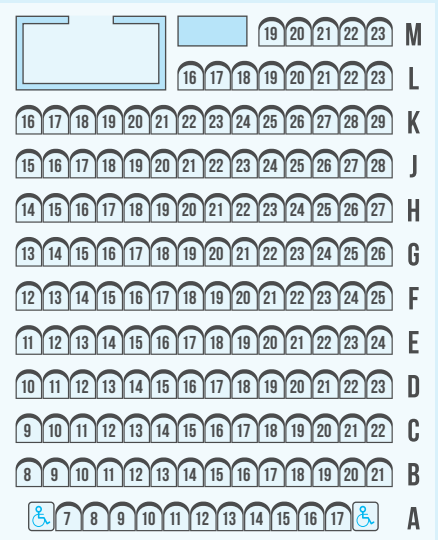

## SEATING CHART

BALCONY RIGHT SEATS 117

BALCONY CENTER SEATS 110

BALCONY LEFT SEATS 109

ORCHESTRA RIGHT SEATS 149

ORCHESTRA CENTER SEATS 150

ORCHESTRA LEFT SEATS 151

**TOTAL BALCONY SEATS 335**

**TOTAL ORCHESTRA SEATS 450**

**TOTAL SEATING 785**

STAGE