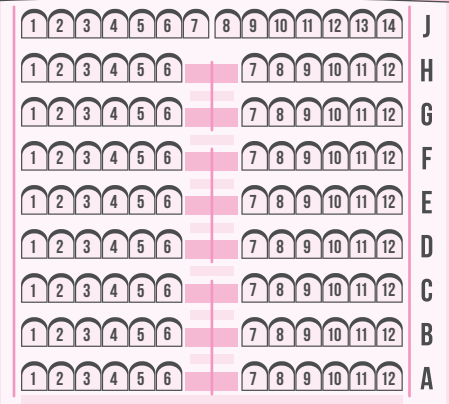

## SEATING CHART

BALCONY RIGHT SEATS 117

BALCONY CENTER SEATS 110

BALCONY LEFT SEATS 109

ORCHESTRA RIGHT SEATS 149

ORCHESTRA CENTER SEATS 150

ORCHESTRA LEFT SEATS 151

**TOTAL BALCONY SEATS 335**

**TOTAL ORCHESTRA SEATS 450**

**TOTAL SEATING 785**

STAGE