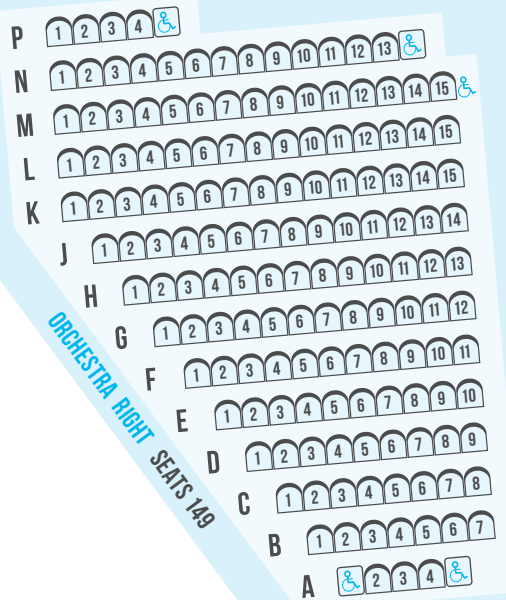

## SEATING CHART

BALCONY RIGHT SEATS 117

BALCONY CENTER SEATS 110

BALCONY LEFT SEATS 109

ORCHESTRA RIGHT SEATS 149

ORCHESTRA CENTER SEATS 150

ORCHESTRA LEFT SEATS 151

**TOTAL BALCONY SEATS 335**

**TOTAL ORCHESTRA SEATS 450**

**TOTAL SEATING 785**

STAGE